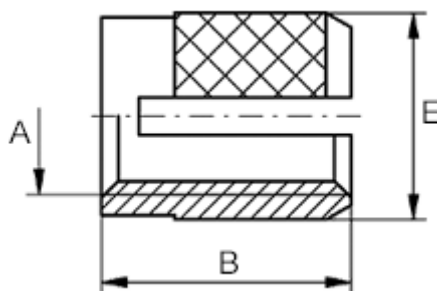

# Data Sheet

Article number: 12841000030800  
Description: KLEE-coil 841 000 030.800  
M3 Brass

## Measures

---

Female thread A	= M3
Length B	= 5.0
Min distance to edge	= 3.0
Outer diameter E	= 4.00
Recommended bore diameter	= 4 to 4.1